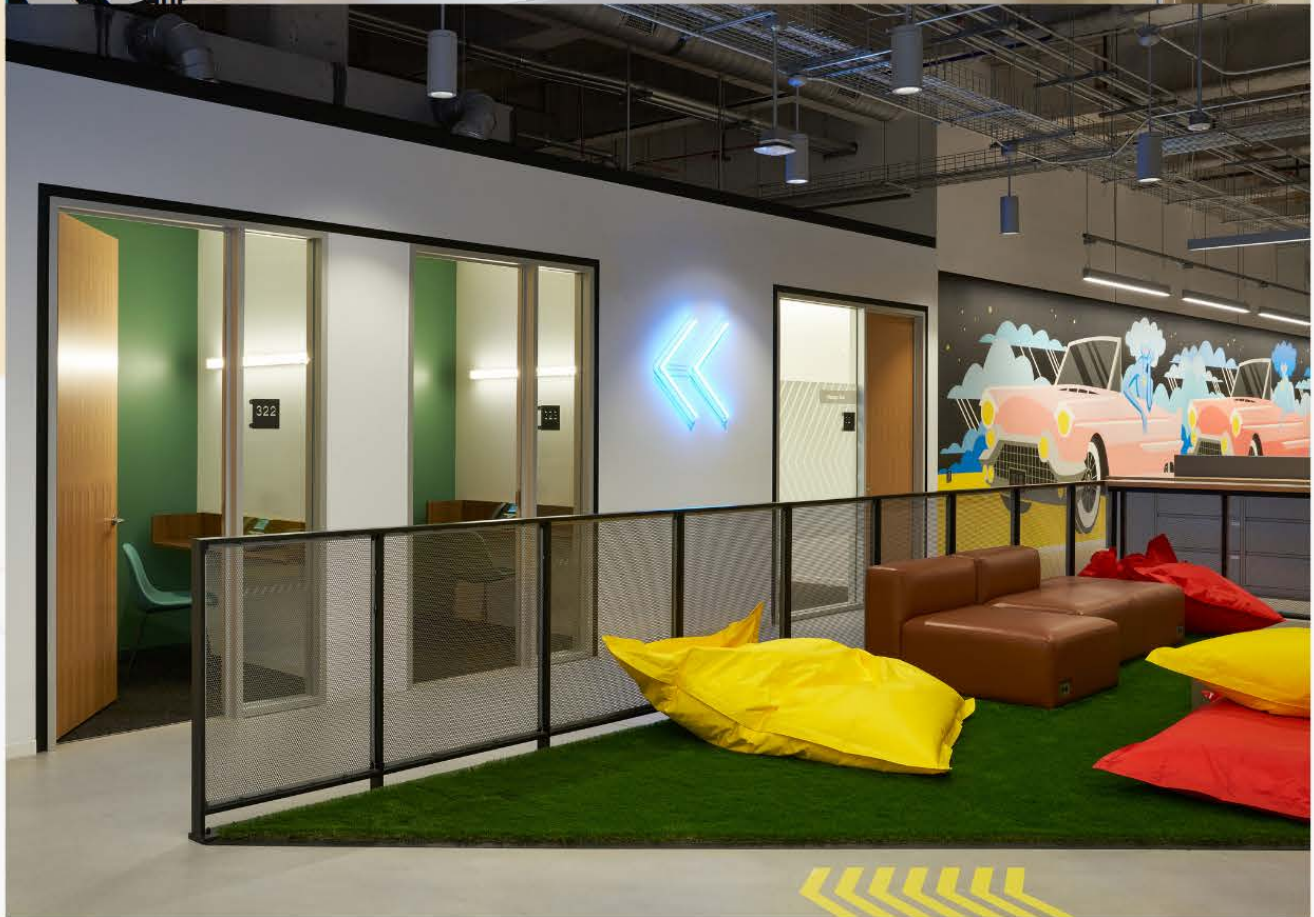

LOCATION: Chicago, Illinois

Illumination Award for Interior Lighting
Design, sponsored by Edwin Guth

Illumination Award for Interior Lighting Design,
sponsored by Edwin Guth

**Illumination Award for Interior Lighting Design,
sponsored by Edwin Guth**