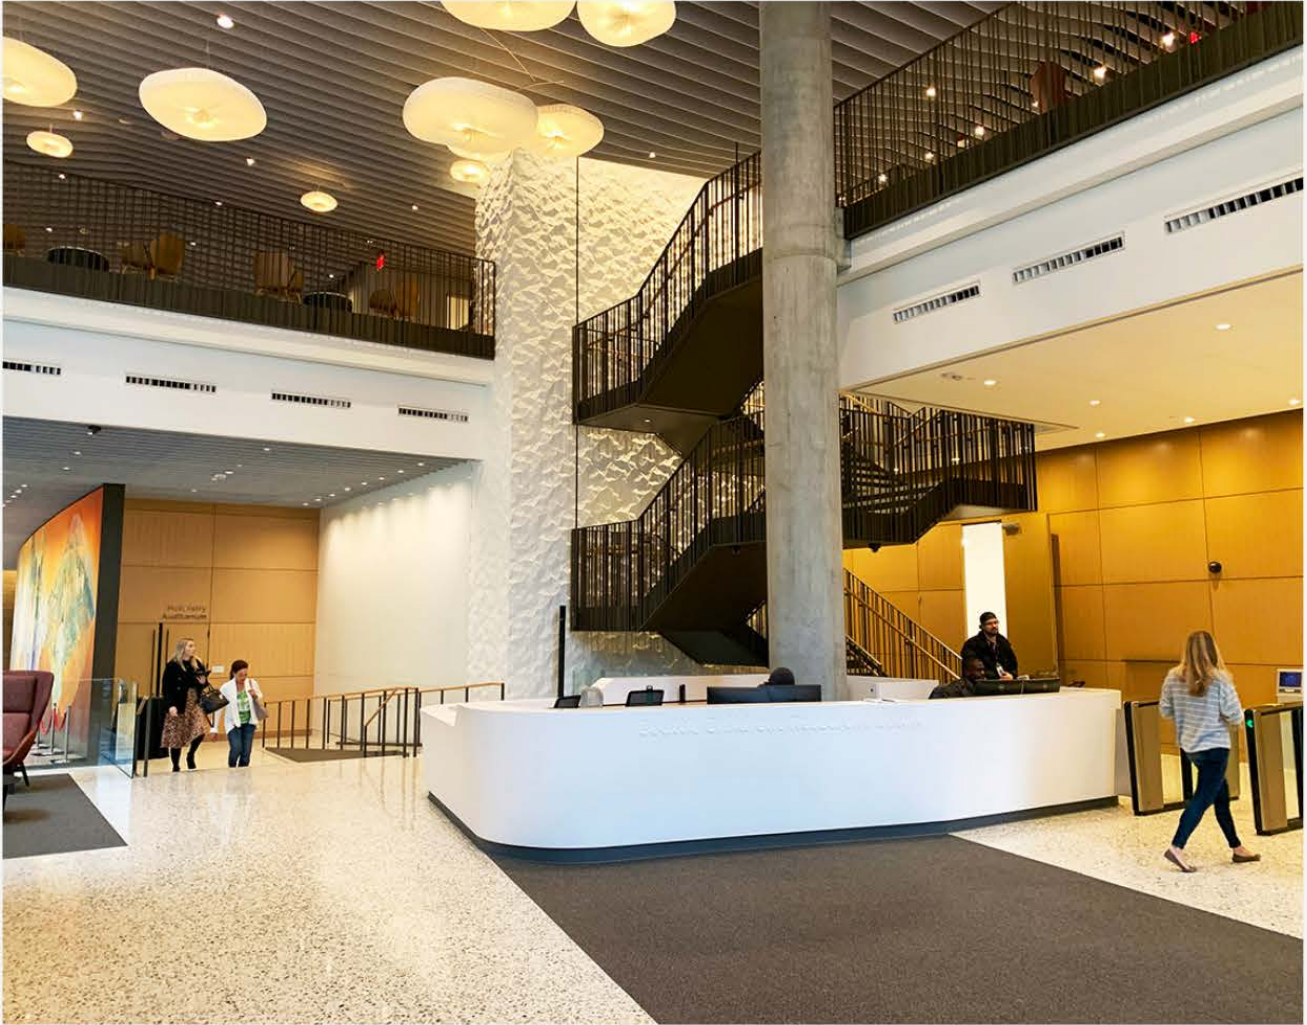

Starbucks Roastery - Chicago

LIGHTING DESIGN BY:
Erick Crowell, Esin Yavuz, & Ben
Salzman of Niteo

LOCATION: Chicago, Illinois

**Illumination Award for Interior Lighting Design,
sponsored by Edwin Guth**