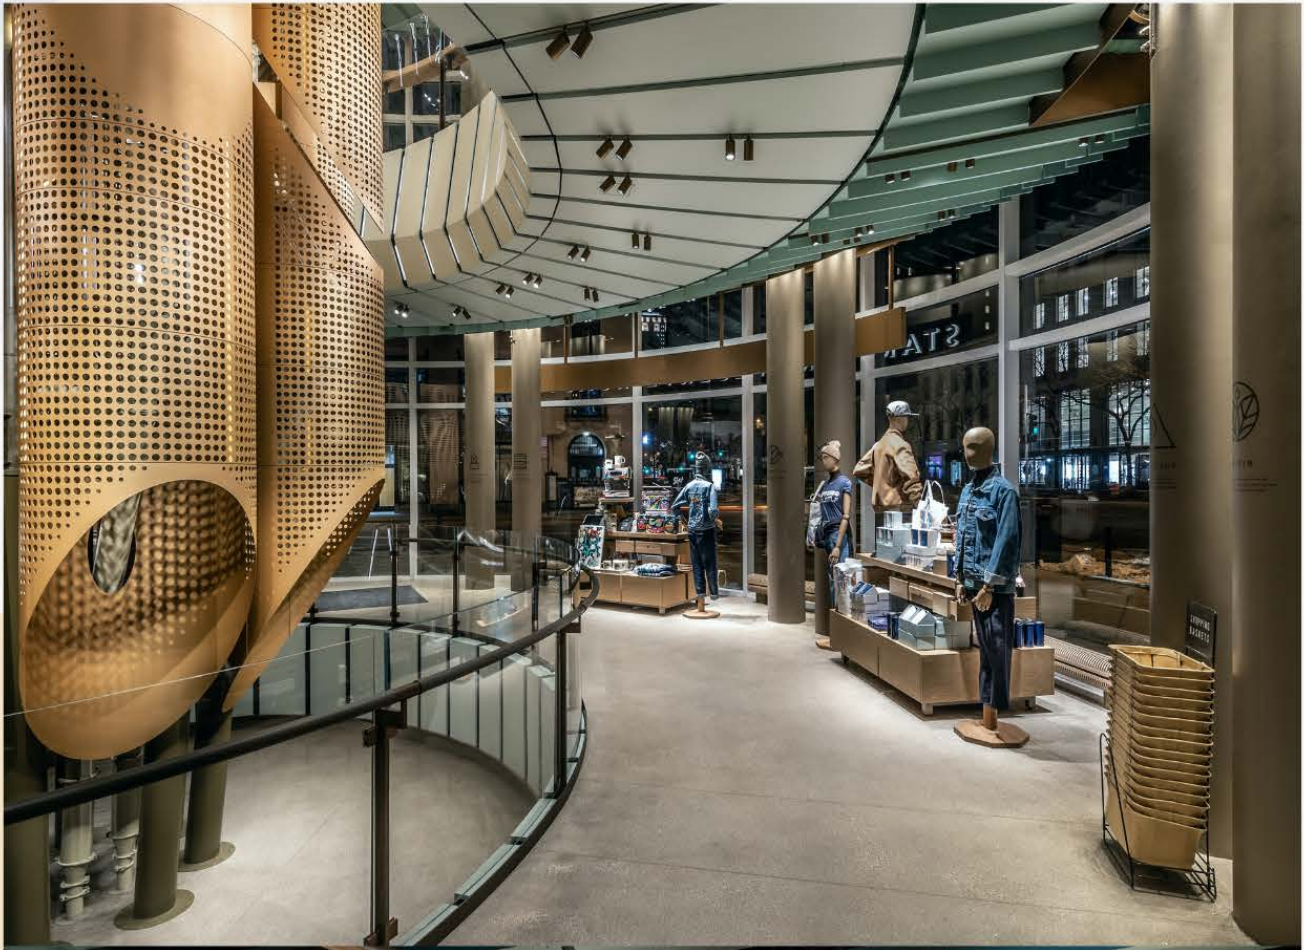

Starbucks Roastery - Chicago

LIGHTING DESIGN BY:
Erick Crowell, Esin Yavuz, & Ben
Salzman of Niteo

LOCATION: Chicago, Illinois

**Illumination Award for Interior Lighting Design,
sponsored by Edwin Guth**