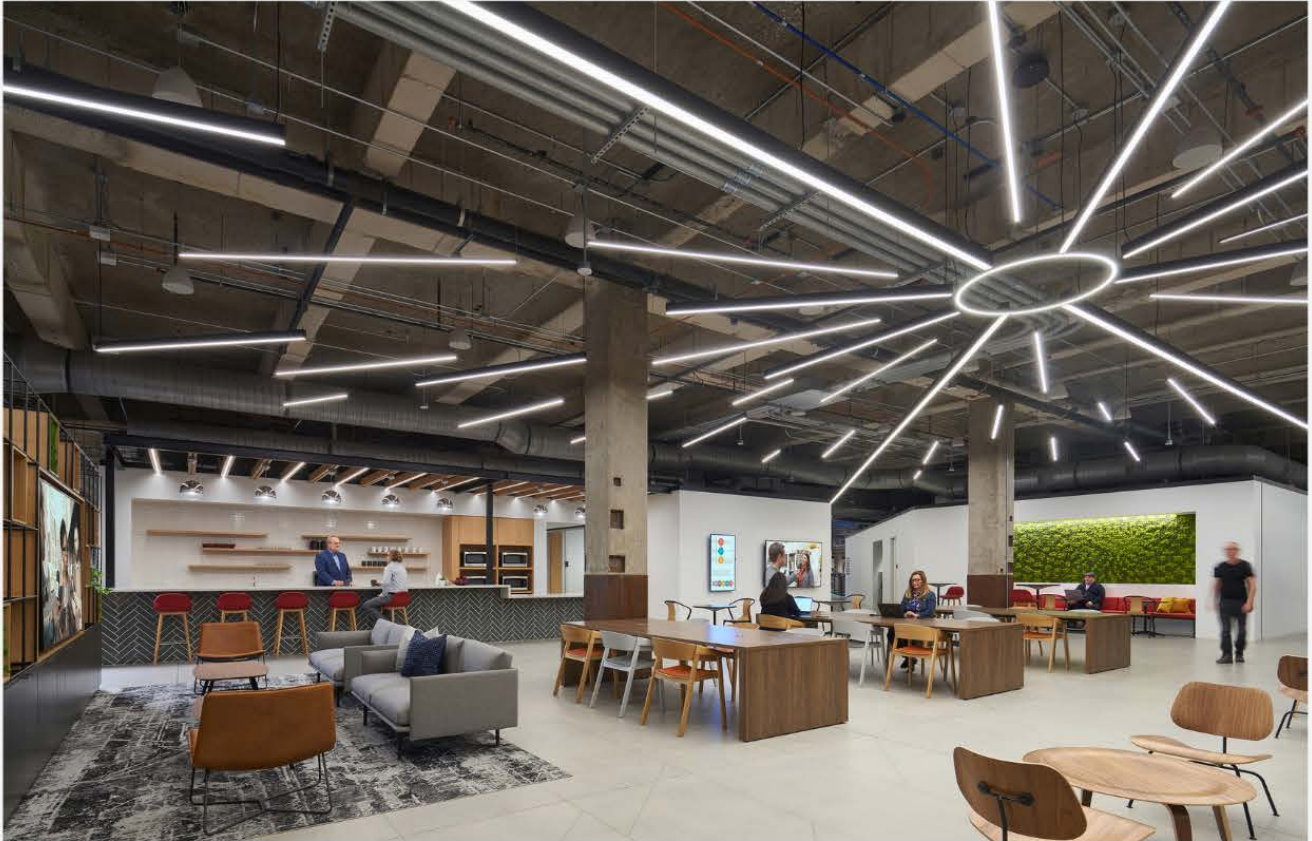

Illumination Award for Interior Lighting
Design, sponsored by Edwin Guth

Confidential Client Chicago Office

LIGHTING DESIGN BY:

**Lauren MacLeod, Niesh Hartzell,
Harpreet Gurm, Seth Ely, Romy Lin, &
Shannon Glover of Stantec**

LOCATION: Chicago, Illinois