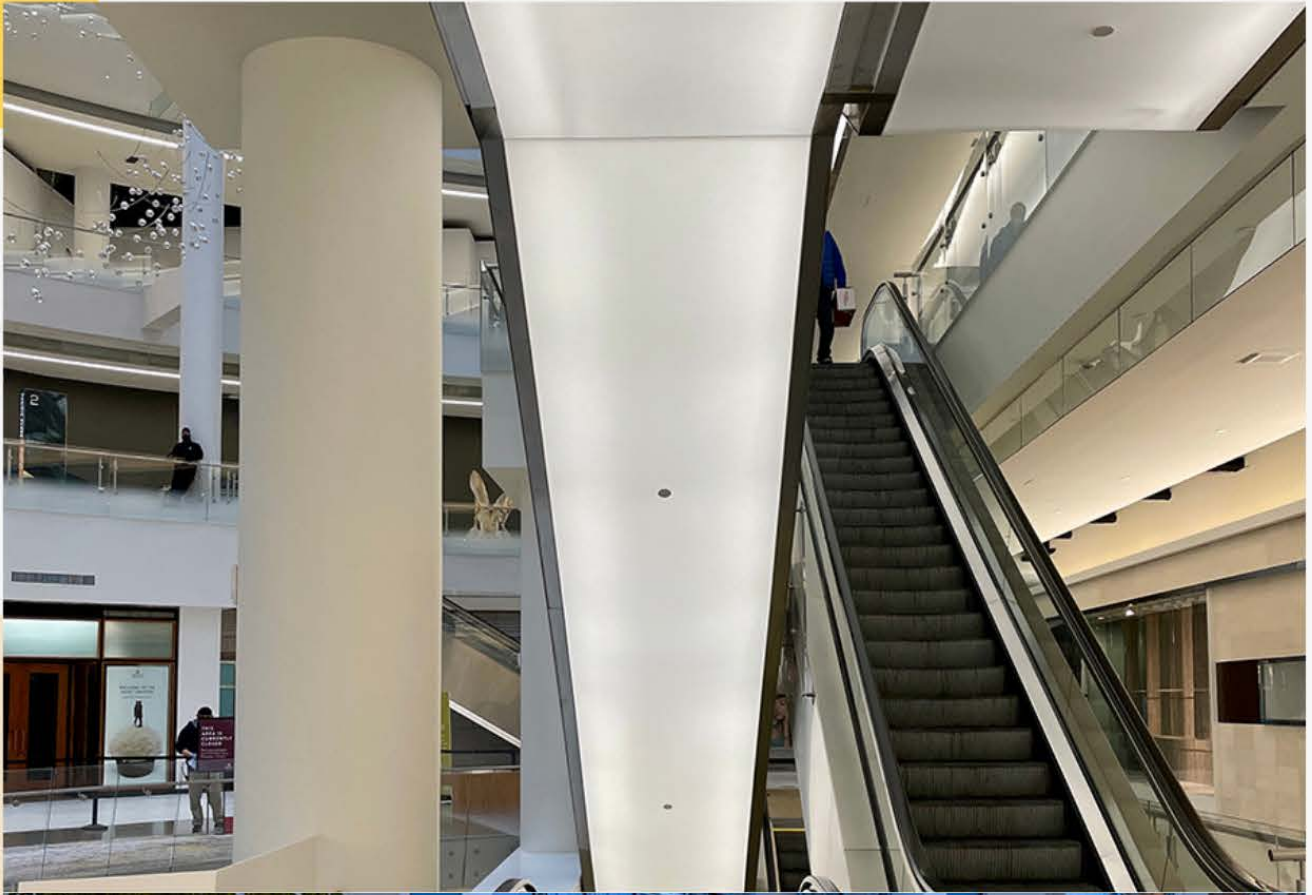

Pacific Place

LIGHTING DESIGN BY:

Kevin Frary, Soren Brown, Abby McDougal, &
Charles G Stone II of Fisher Marantz Stone, Ltd.

LOCATION: Seattle, Washington

Thank You to all of our Sponsors!

Visionary

INFORM