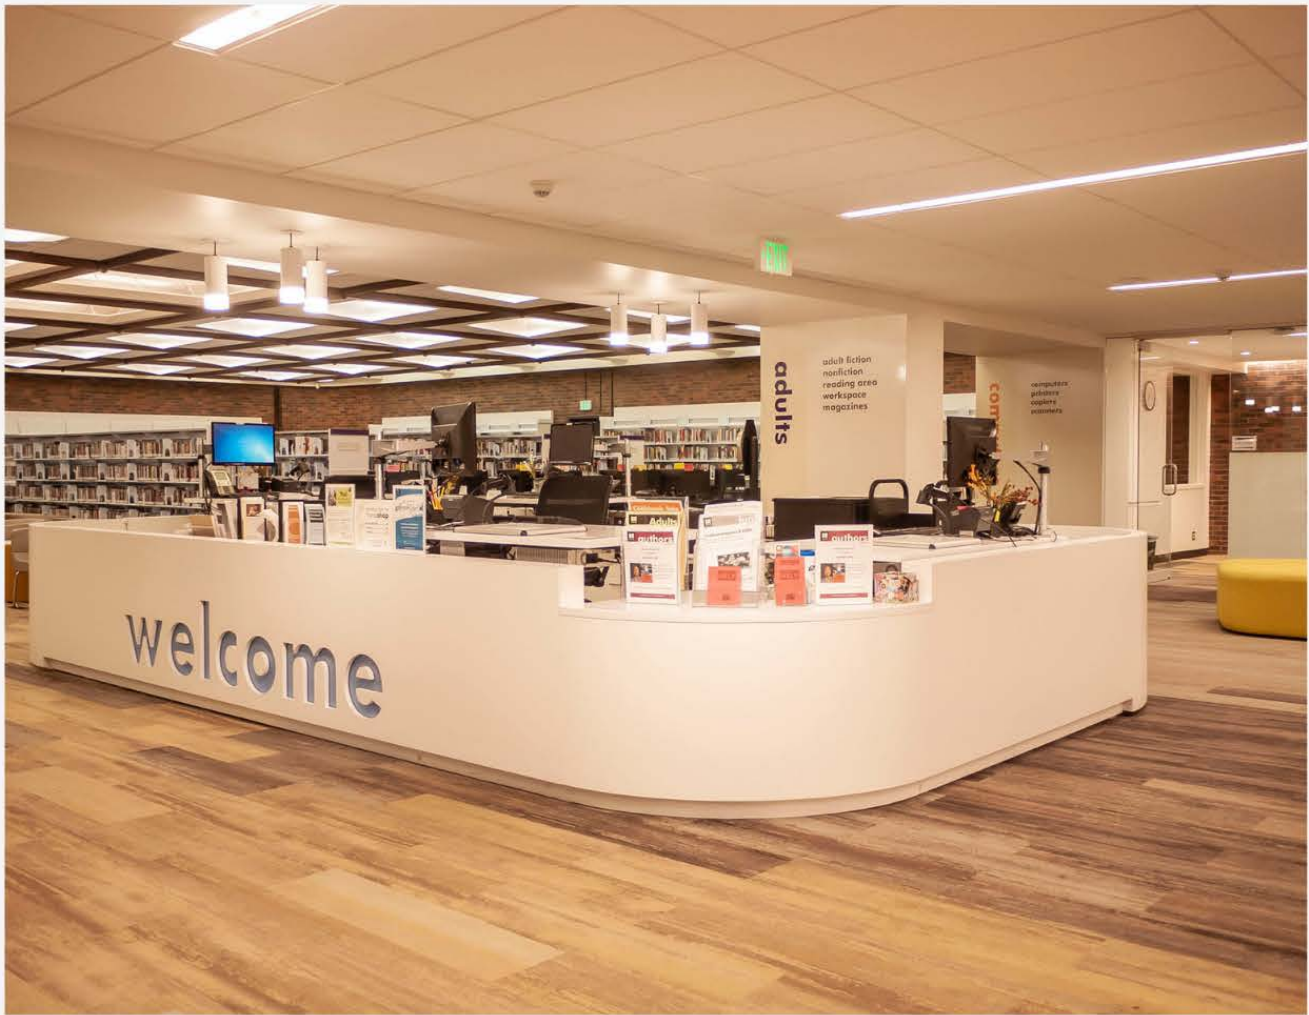

Lake City Library Re-Imagining

LIGHTING DESIGN BY:
Lucrecia Blanco & Heli Ojamaa of
Blanca Lighting Design

LOCATION: Seattle, Washington