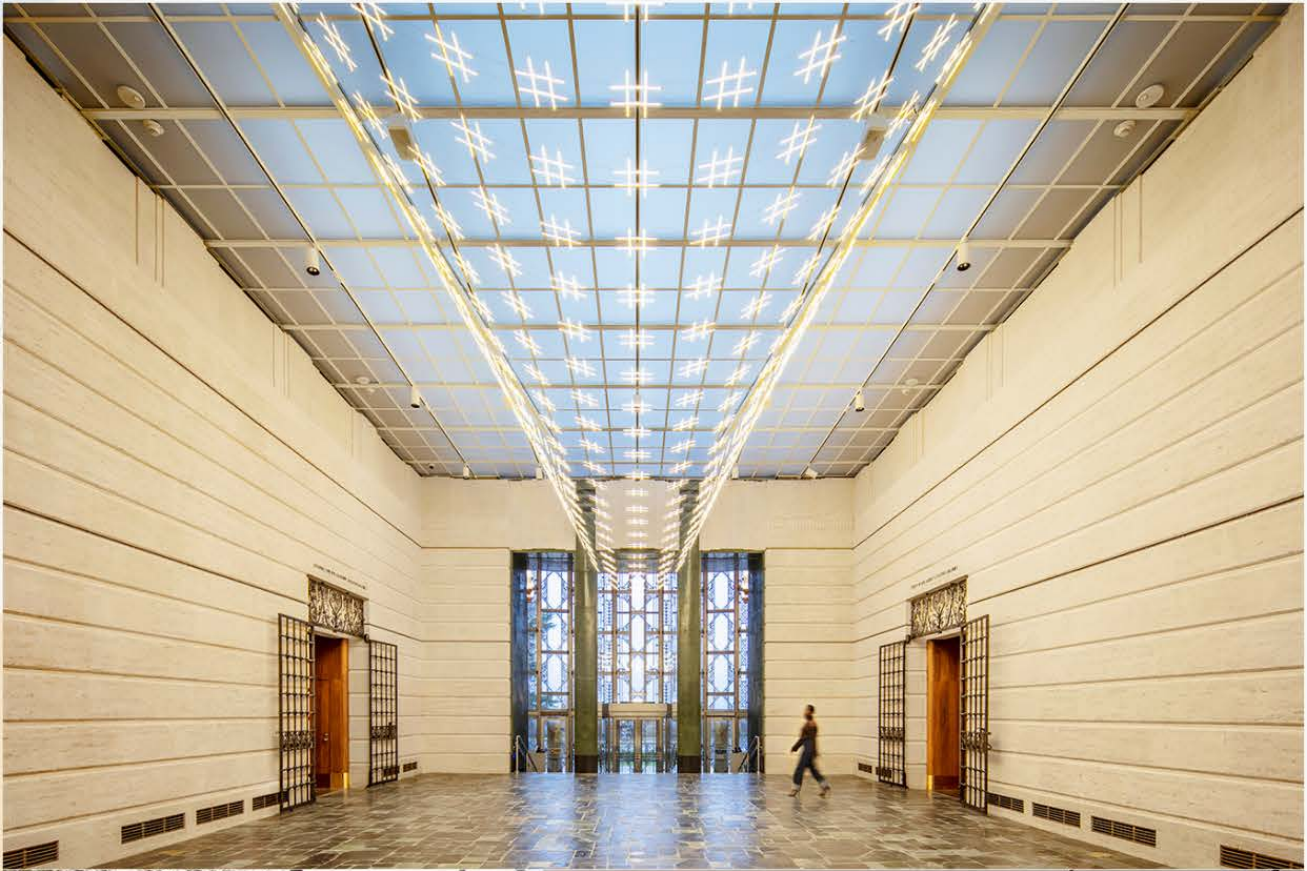

Seattle Asian Art Museum

LIGHTING DESIGN BY:

**Kevin Frary, Zack Zanolli, & Charles G Stone II of Fisher
Marantz Stone, Ltd.**

LOCATION: Seattle, Washington

**Illumination Award for Interior Lighting Design,
sponsored by Edwin Guth**